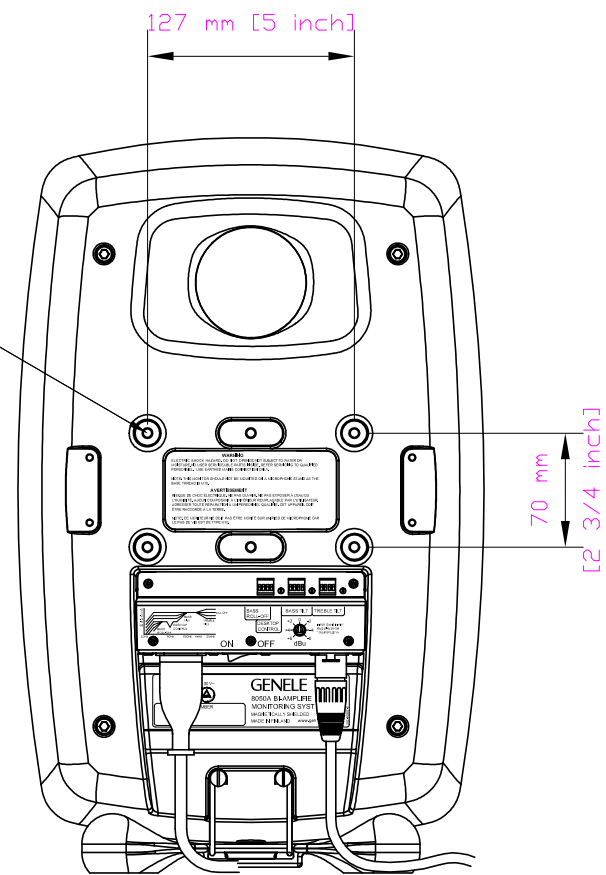

M6, depth 10 (6pcs)

8050A views
13.04.04/MKu
+ 8.11.06/SDM