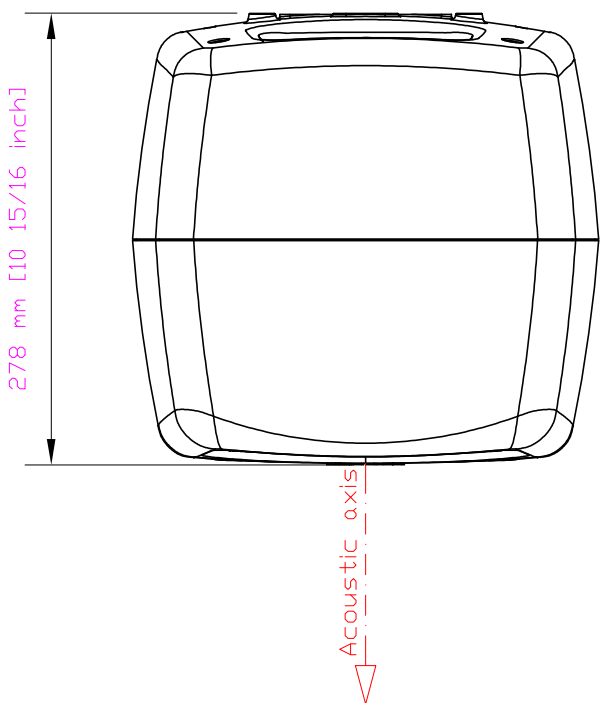

M6, depth 10 (6pcs)

8050A views
13.04.04/MKu
+ 8.11.06/SDM