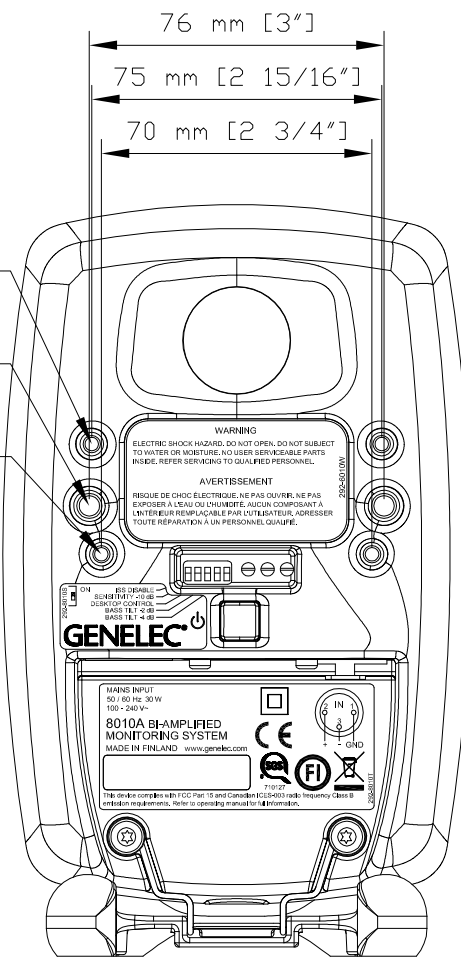

- M4 depth 8.5  
(2 pcs)
- M6 depth 8.5  
(2 pcs)
- M4 depth 8.5  
(2 pcs)

Acoustic axis 120 mm [4 3/4"]

8010A views  
13.12.13 JN