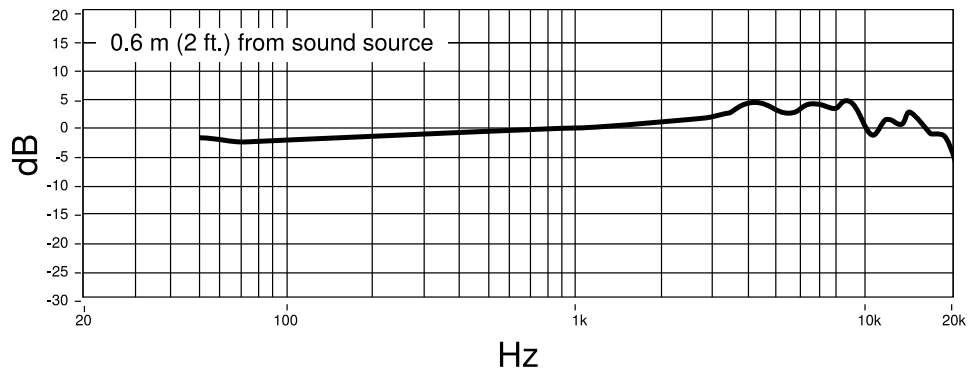

Frequency Response

SHURE®

LEGENDARY
PERFORMANCE™

www.shure.com

© 2015 Shure Incorporated