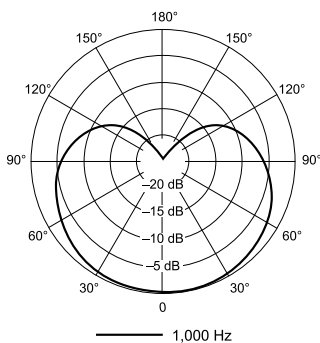

Polar Pattern