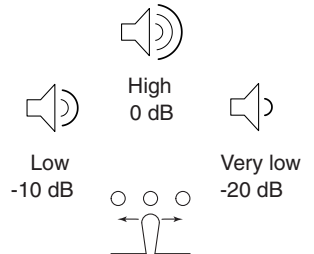

Bass level

Against a wall

Corner

Bass EQ

Tabletop

Level